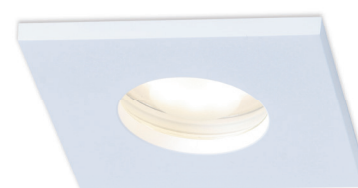

# TECHNO

влаго-  
защищенные

**TN108**

D92\*H35 mm A75 mm  
LED MR16 GU5.3/GU10 max10W

**TN109**

D92\*H35 mm A75 mm  
LED MR16 GU5.3/GU10 max10W

**TN104**

D85\*H30 mm A70 mm  
LED MR16 GU5.3/GU10 max10W