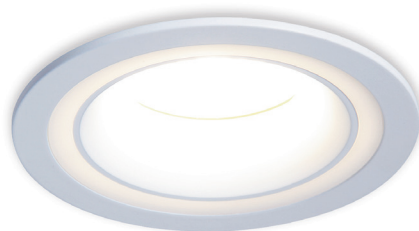

TN125

LED MR16 GU5.3/ GU10 max 10W
D94 mm*H34 mm A75 mm