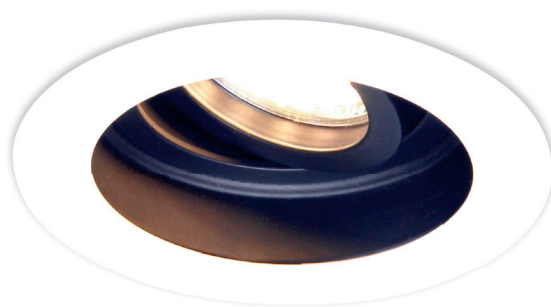

TN176

LED MR16 GU5.3/ GU10 max 10W
D100 mm*H40 mm A92 mm