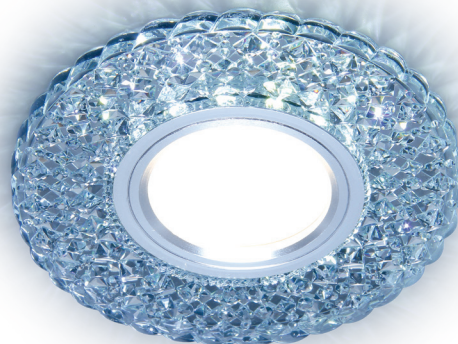

AMBRELLA LIGHT
NEW

Crystal LED

S335

D104 mm*H25 mm A70 mm
MR16 GU5.3/GU10 LED max 10 Вт